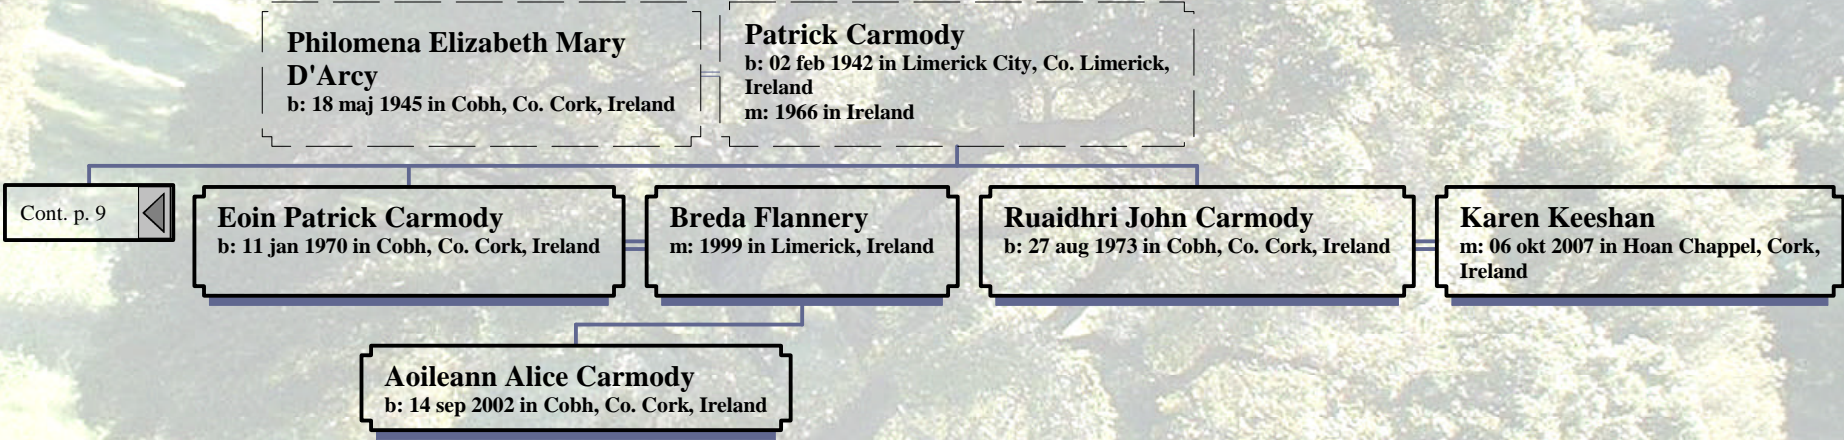

Descendants of John Joseph D'Arcy