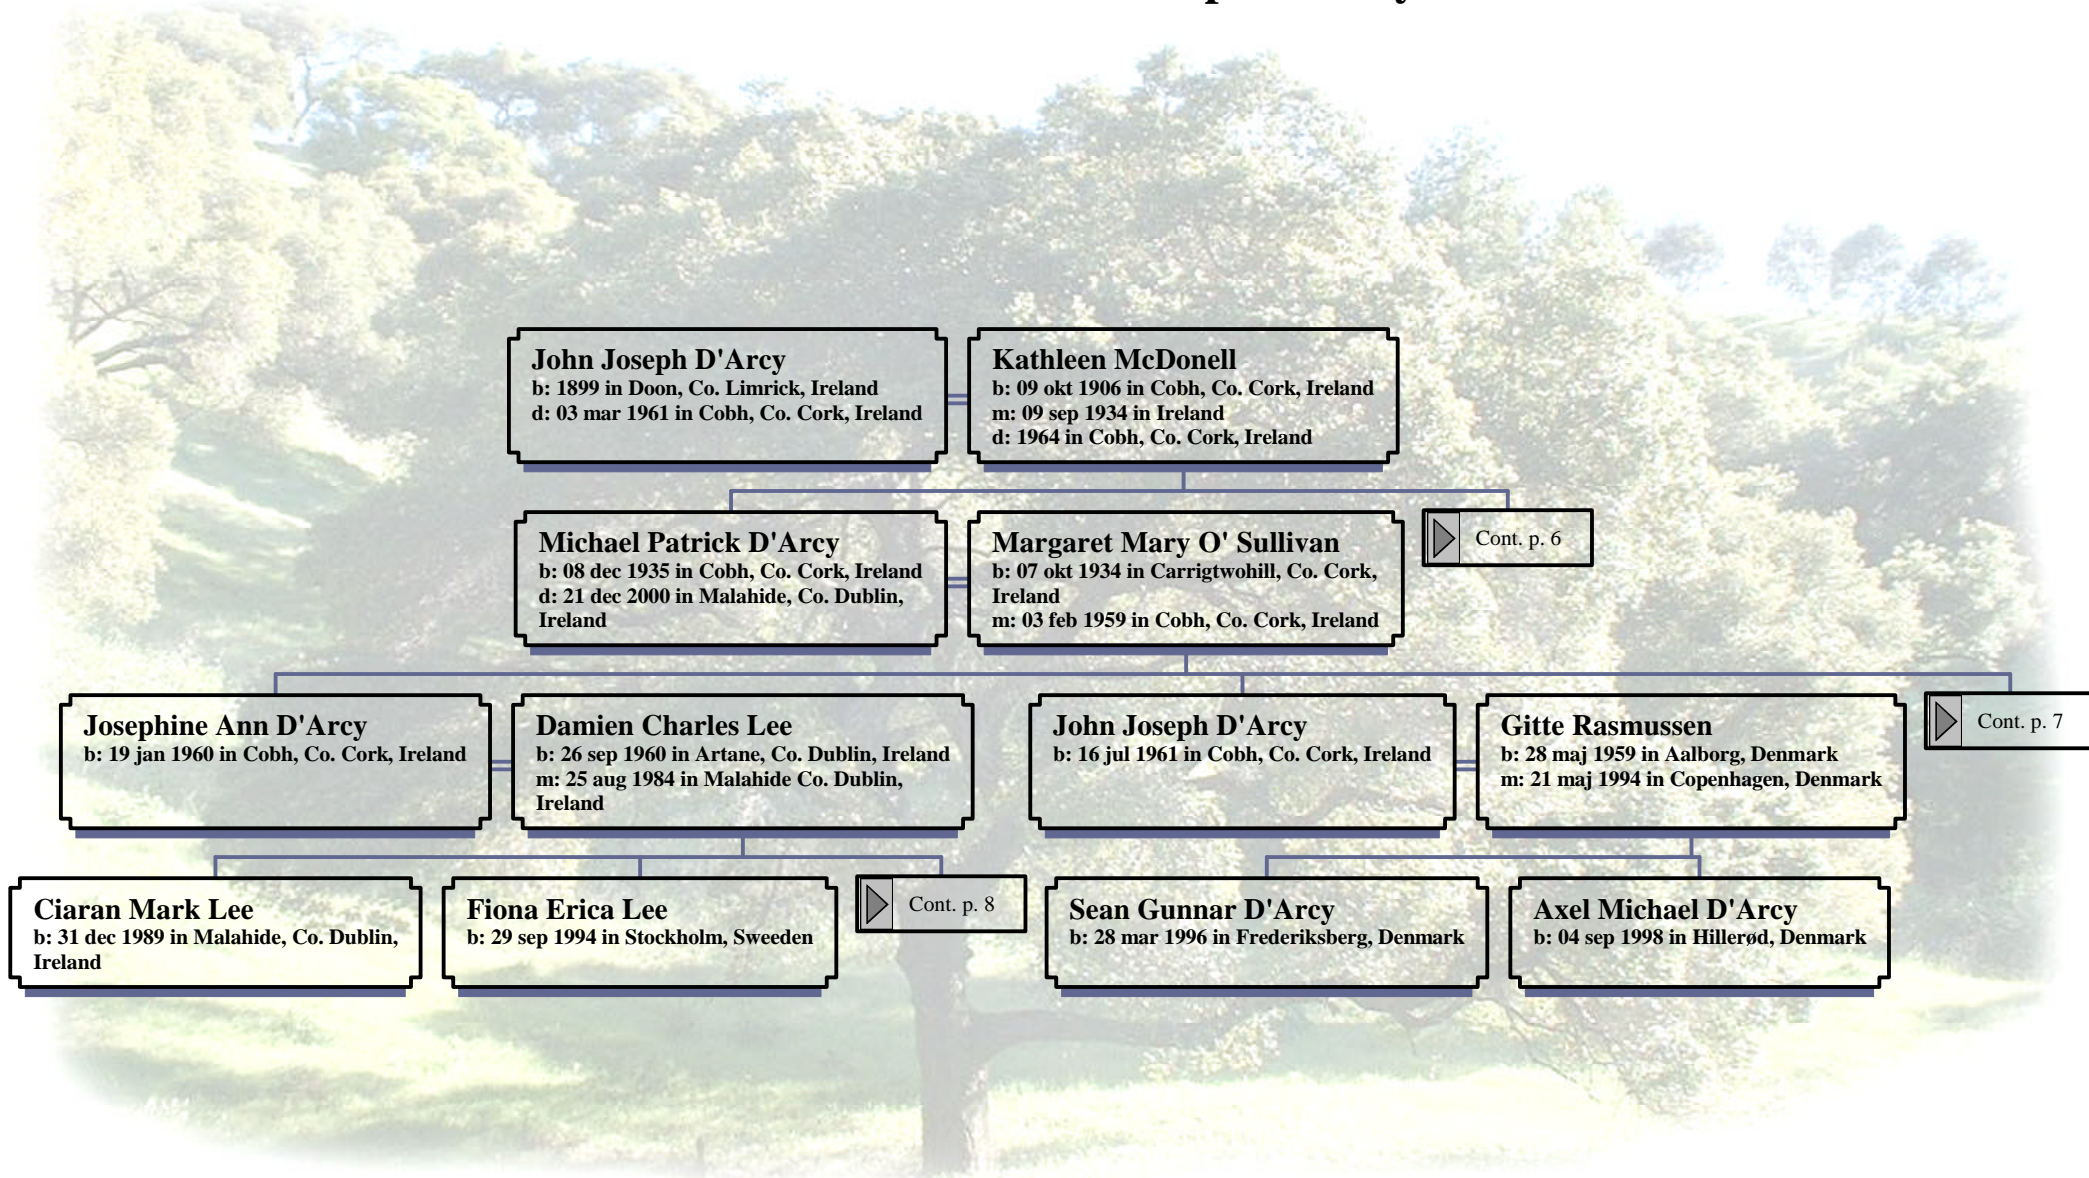

Descendants of John Joseph D'Arcy