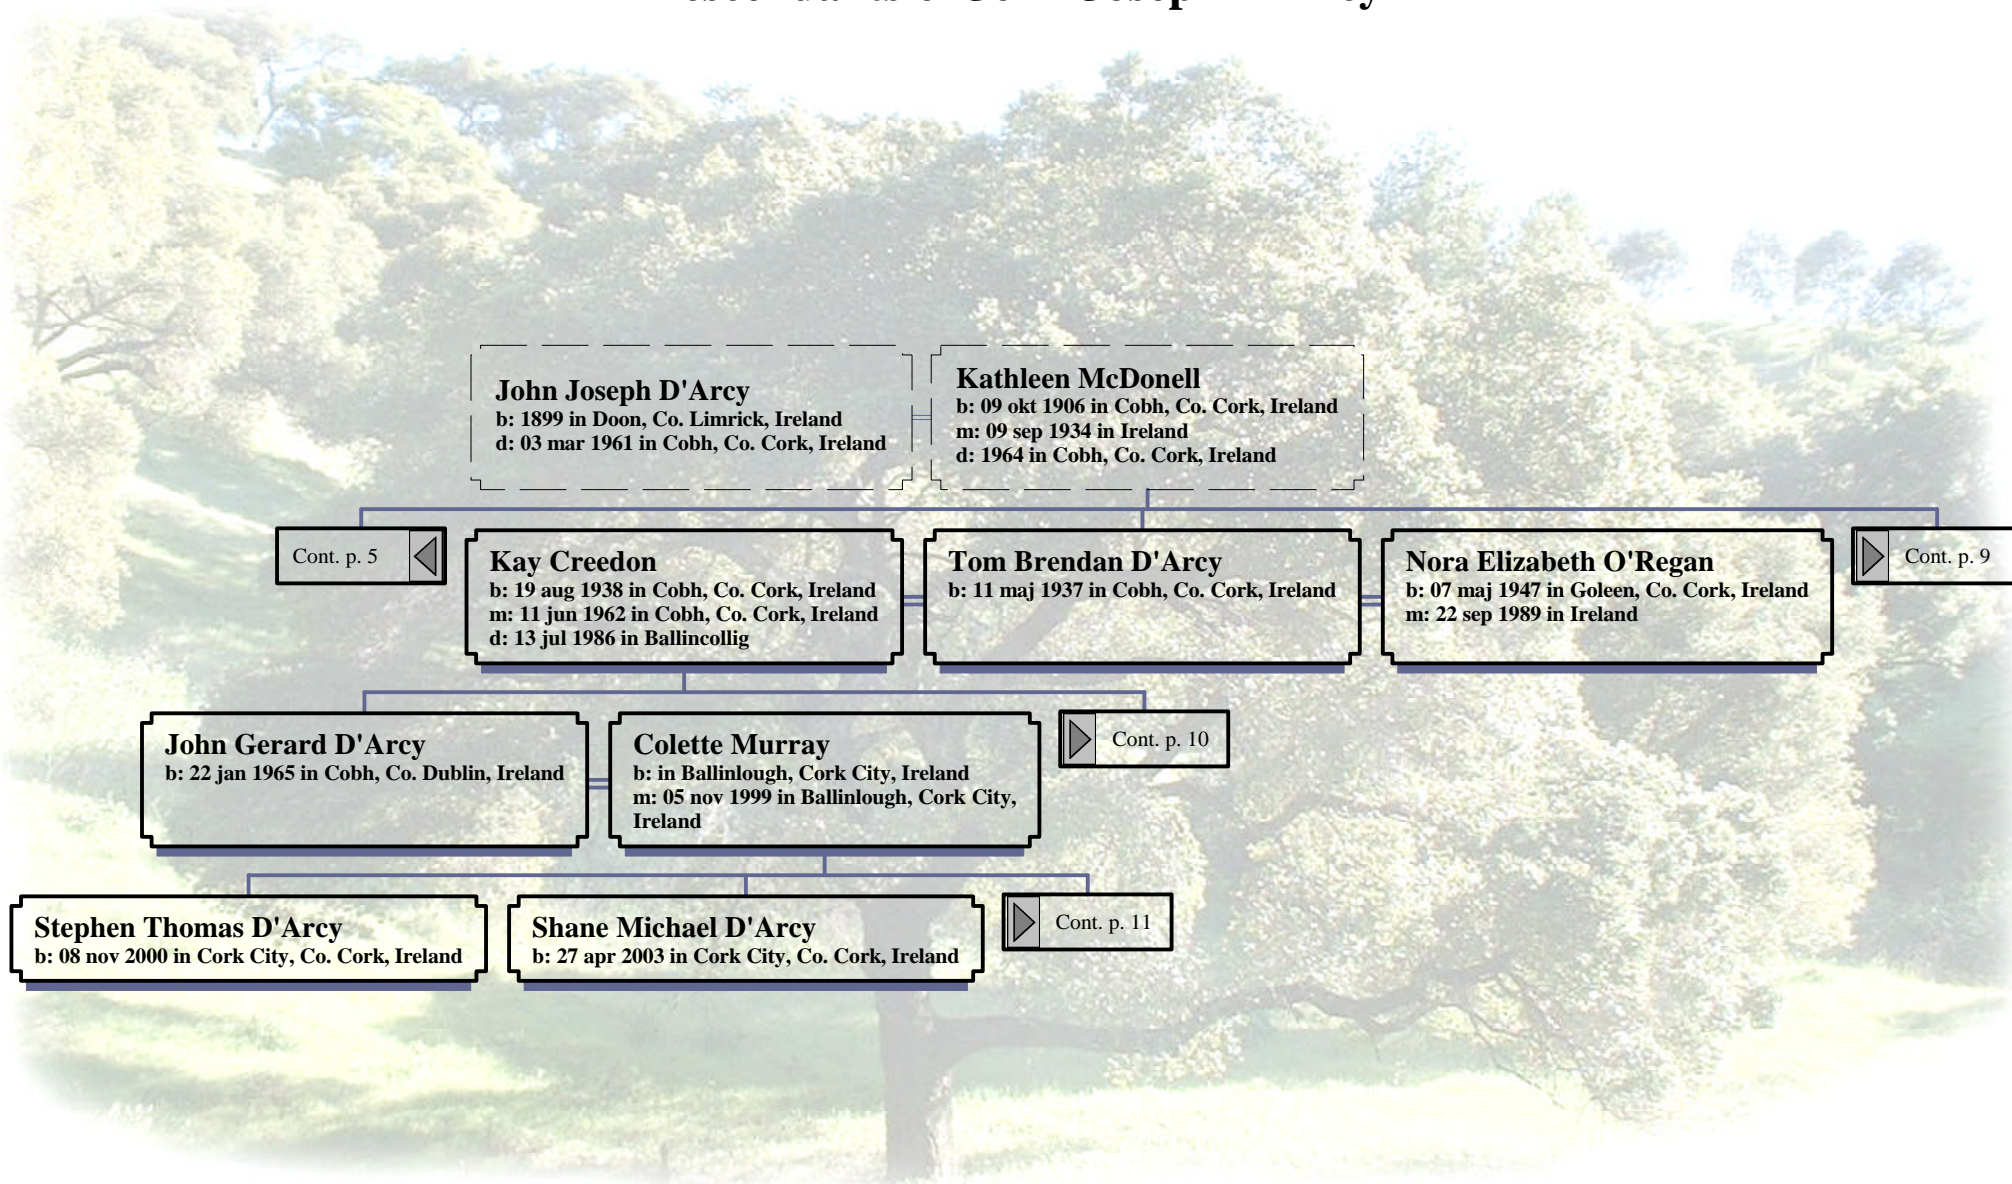

Descendants of John Joseph D'Arcy